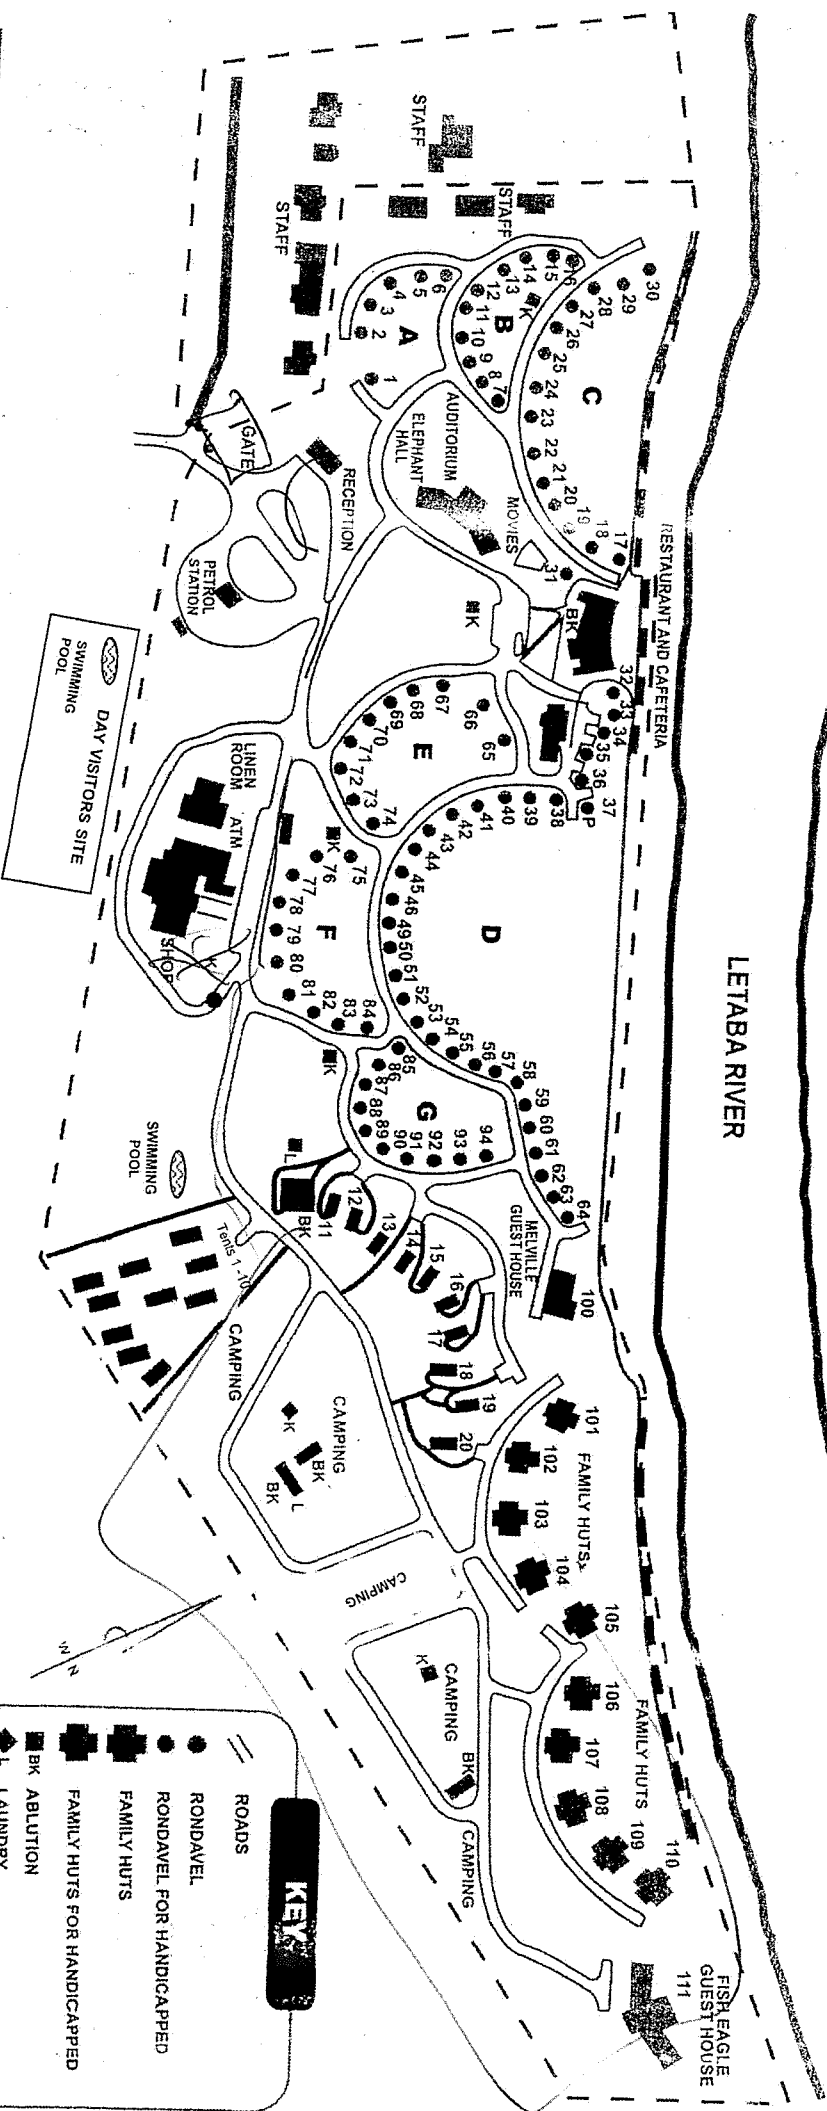

# LETABA RESTCAMP

LETABA RIVER

**KEY**

- ROADS
- RONDVEL
- RONDVEL FOR HANDICAPPED
- FAMILY HUTS
- FAMILY HUTS FOR HANDICAPPED
- BK ABLUION
- L LAUNDRY
- K KITCHEN
- DRAIN FOR MOTOR HOSES
- OLIFANTS TRAIL STARTING POINT

Please deposit key in Key Box at gate before departure.