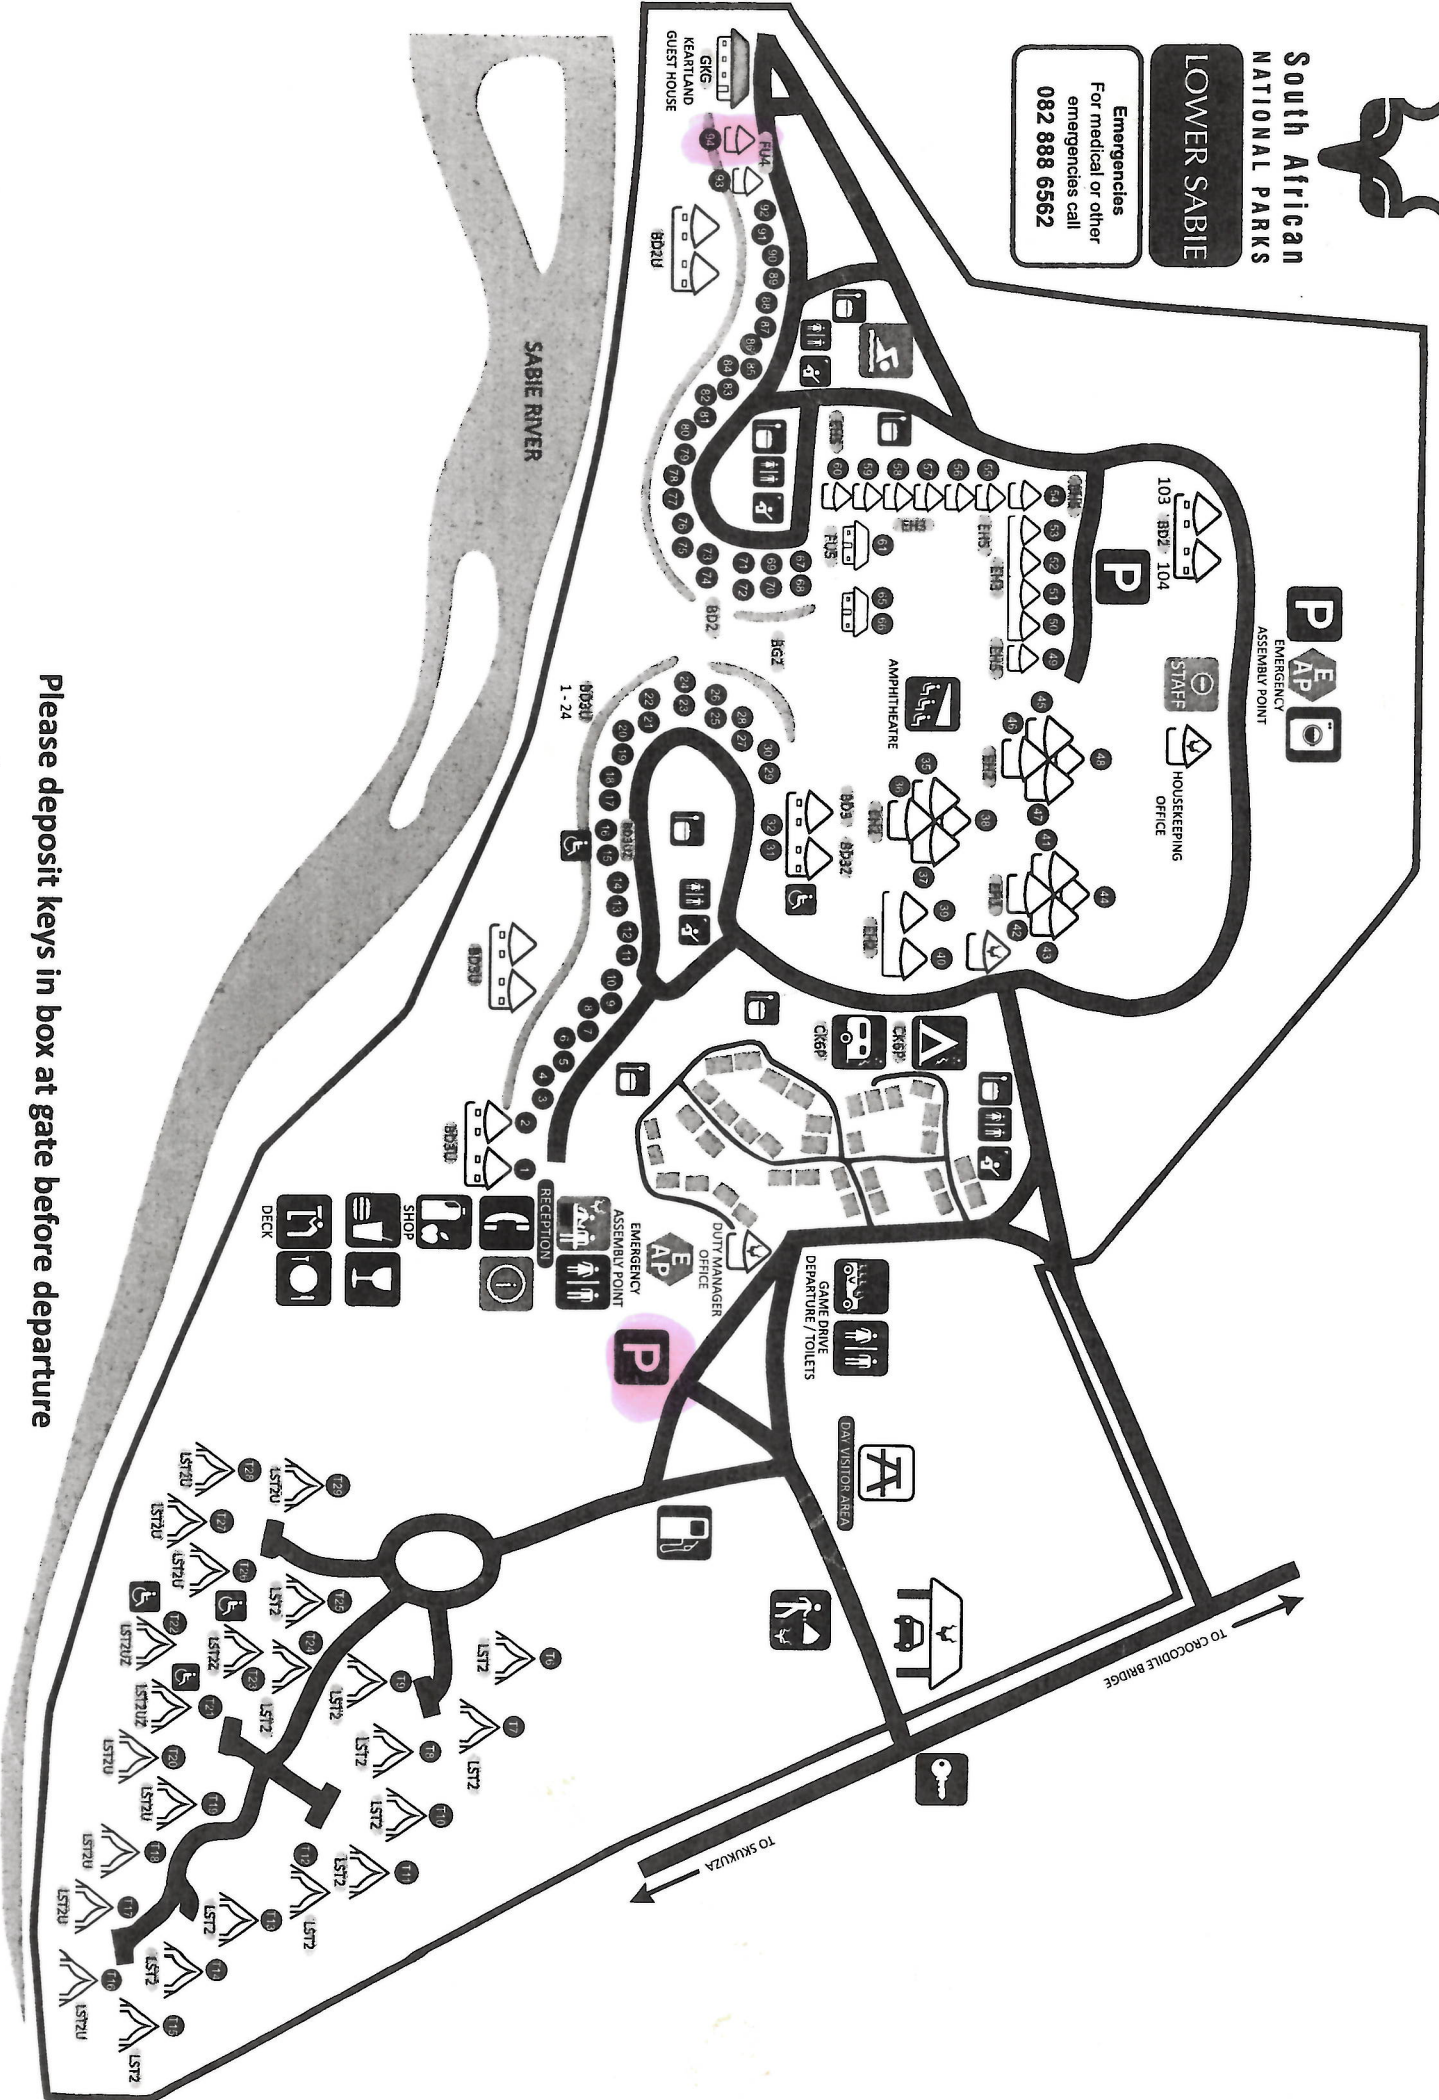

**South African
NATIONAL PARKS**

LOWER SABIE

Emergencies
For medical or other
emergencies call
082 888 6562

Please deposit keys in box at gate before departure